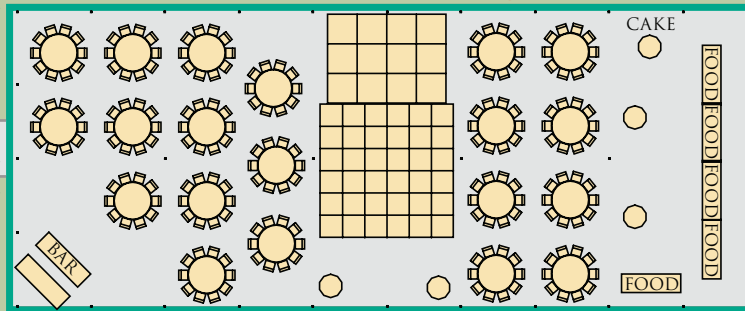

# THE POLO BARN AT SAXONY

TRASH BIN

CEREMONY AREA

CEREMONY AREA

CEREMONY AREA

RESTROOMS USE THIS OUTLET

LARGE POLO BARN  
19-11'X11' STALLS

MARQUEE AREA

CENTER AISLE  
62' X 11'

100'

40'

55' X 65' OPEN AREA

40' x 100' MARQUEE  
SAMPLE LAYOUT  
SEATING FOR 200  
PEOPLE, COCKTAIL  
HOUR ON PATIO,  
16' x 20' STAGE  
18' x 18' DANCE FLOOR

4 x 20 AMP CIRCUITS  
POWER SUPPLY