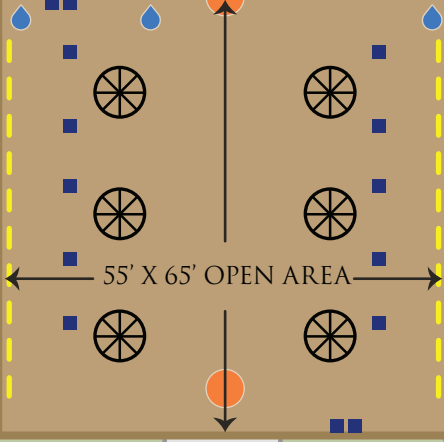

# THE POLO BARN AT SAXONY

TRASH BIN

CEREMONY AREA

CEREMONY AREA

CEREMONY AREA

RESTROOMS USE THIS OUTLET

LARGE POLO BARN  
19-11'X11' STALLS

MARQUEE AREA

CENTER AISLE  
62' X 11'

100'

40'

55' X 65' OPEN AREA

40' x 100' MARQUEE  
SAMPLE LAYOUT  
SEATING FOR 200  
PEOPLE, COCKTAIL  
HOUR ON PATIO,  
16' x 20' STAGE  
18' x 18' DANCE FLOOR

4 x 20 AMP CIRCUITS  
POWER SUPPLY

DOUBLE PLUG, 120V

4' ROUND CHANDELIER  
(ON DIMMERS)

HALOGEN LIGHTS

LED LIGHTS UNDER  
EAVES (ON DIMMERS)

WATER

COTTAGE

KITCHEN

GUEST BOOK